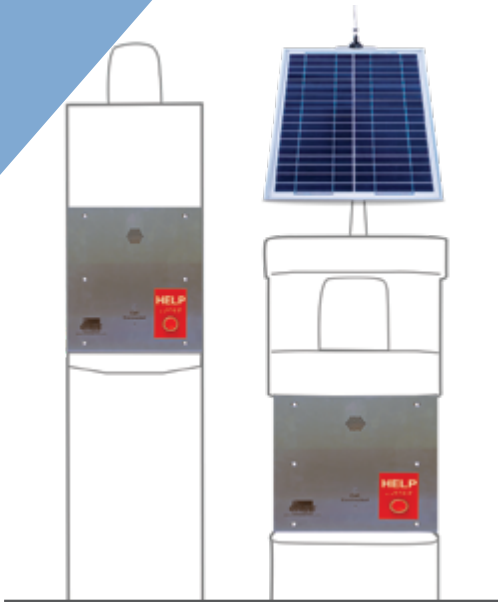

RETROFIT KIT

www.CASEEmergencySystems.com
Email info@CASEES.com Phone 949.988.7500
5 Goddard Irvine, CA 92618

All products are proudly designed, manufactured, and assembled 100% in the USA.