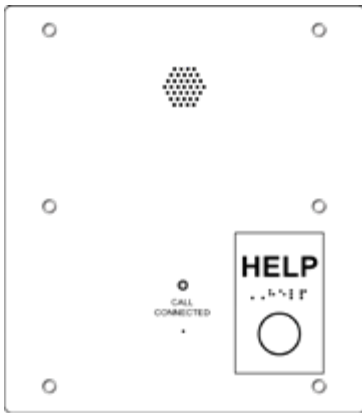

No more replacing discontinued call boxes at great expense, The CASE Retrofit Kit is designed to make your existing emergency communication system compatible with our newer, more advanced wireless systems, so you can save money not only on hardware but on the costly infrastructure needed to re-wire or re-cable your current or expanding public safety program.

Designed to fit most emergency phone systems, the Retrofit Kit includes:

Faceplate Front

- » Faceplate with our fully integrated electronics package
- » Bright blue LED light
- » Battery back-up
- » One year manufacturer's warranty
- » Optional multi-button dialing

Solar panel optional

Kit compatible with these emergency communications systems:

- » CASE Emergency Systems
- » Code Blue
- » Gaitronics
- » Talk-A-Phone
- » And Others

ANTENNA

3db

BATTERY (STANDARD)

Voltage 12 V

Capacity 17 Ah

Weight 14 lbs

STROBE

Rated Voltage DC10V - DC30V

Current Draw ≤ 1.5A

Rated Power 24W

Colors Blue, Amber, Purple

RADIO